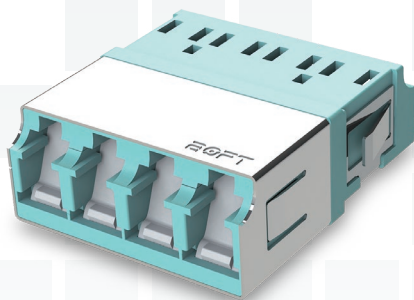

# LC *Inner Shutter* Adapter

**Ultimate dust and laser protection**

○ *LC Quad Inner Shutter Adapter*

1. Internal shutter is open when inserted connector compressed the springs.

2. Ferrule can be inserted into the adapter sleeve with ease.

## Features

- One-piece molding case, without welding
- Compatible with SC adapter footprint
- Protect eye exposure from laser light
- Block out external dust for interior protection
- The automatic opening and closing shutter for easily loading and unloading the LC connector