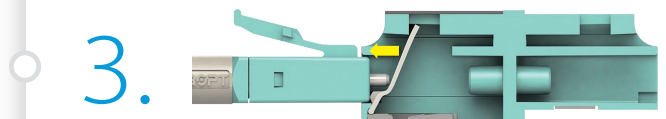

# LC *Inner Shutter* Adapter

**Ultimate dust and laser protection**

○ *LC Quad Inner Shutter Adapter*

1. Internal shutter is open when inserted connector compressed the springs.

2. Ferrule can be inserted into the adapter sleeve with ease.