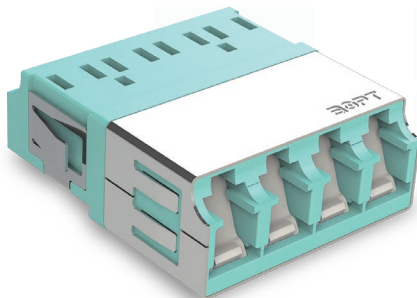

# LC *Inner Shutter* Adapter

**Ultimate dust and laser protection**

○ *LC Quad Inner Shutter Adapter*

1. Internal shutter is open when inserted connector compressed the springs.

2. Ferrule can be inserted into the adapter sleeve with ease.

3. Internal shutter will automatically close when the connector is removed from the adapter.

## Features

- One-piece molding case, without welding
- Compatible with SC adapter footprint
- Protect eye exposure from laser light
- Block out external dust for interior protection
- The automatic opening and closing shutter for easily loading and unloading the LC connector