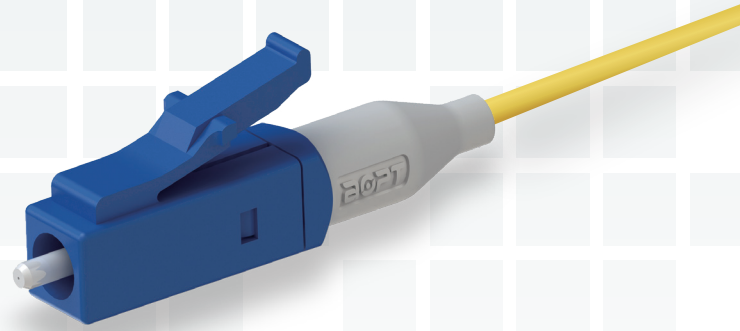

LC Mini 25mm Connector **900µm**

The **ONLY compact** BTW LC in the world

Features

1. World compact BTW LC with 900µm mini boot.
2. Connector is half the length as compared to standard LC.
3. Short boot design to save space for adapting small cassette.
4. Remarkable increase in space on the back end panel.

Applications

1. Data communication
2. Tele communication
3. FTTx deployments
4. Optical measurement instruments
5. 4G/LTE, 5G Base station
6. CATV

50% Reduction in size

More LC Mini Connector Options

Mini Connector
1.6mm