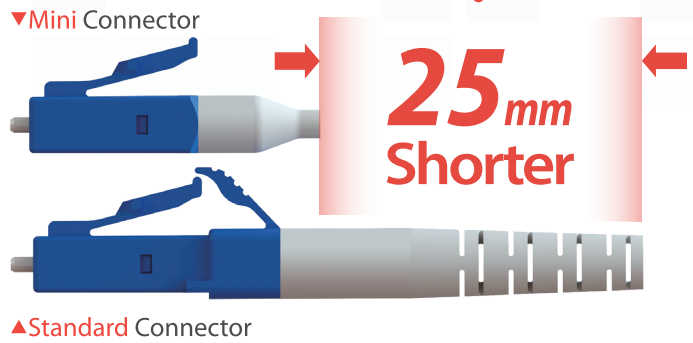

LC Mini 25mm Connector **900µm**

The **ONLY compact** BTW LC in the world

Features

1. World compact BTW LC with 900µm mini boot.
2. Connector is half the length as compared to standard LC.
3. Short boot design to save space for adapting small cassette.
4. Remarkable increase in space on the back end panel.

Applications

1. Data communication
2. Tele communication
3. FTTx deployments
4. Optical measurement instruments
5. 4G/LTE, 5G Base station
6. CATV

50% Reduction in size

More LC Mini Connector Options

Mini Connector
1.6mm