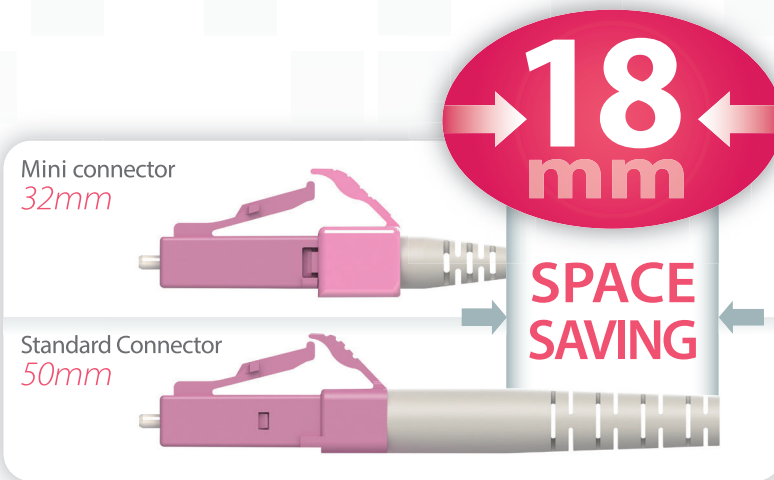

# LC Mini 32mm Connector Essential for 5G

## Features

1. Rectangle flange design to avoid the rotation of ferrule
2. Short boot design to save space for adapting front panel cabling
3. Special hook-lock design to secure connector structure