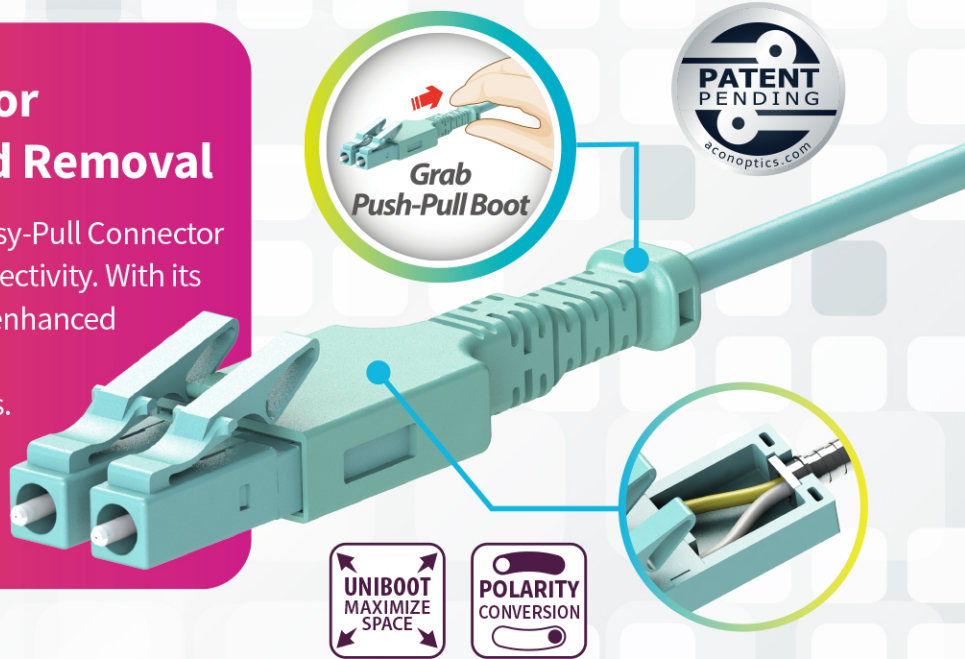

Experience Effortless Connectivity with the All-New **LC Uniboot Plus Easy-Pull Connector**

Grab the Robust Boot for Effortless Insertion and Removal

The **ACON OPTICS** LC Uniboot Plus Easy-Pull Connector sets a new standard in fiber optic connectivity. With its innovative easy push-pull design and enhanced boot structure, it simplifies cable management in high-density networks. Designed for modern data centers, it delivers unmatched convenience, adaptability, and performance.

Features

- **Easy Push-Pull Boot:** Quick insertion and removal without a tab
- **Seamless Polarity Reversal:** Tool-free polarity change
- **Space-Saving Design:** Optimized for high-density panels
- **Uniboot:** Simplifies cable management

Easy Push-Pull Boot

Just Grip the Enhanced Push-Pull Boot for Quick and Easy Connections and Disconnections.

ACON OPTICS COMMUNICATIONS INC.

www.aconoptics.com

TAIWAN—HEADQUARTER

5F., No.4, Aly. 9, Ln. 45, Baoxing Rd., Xindian Dist., New Taipei City 231, Taiwan
Tel:+886-2-2917-7668
contactus@aconoptics.com