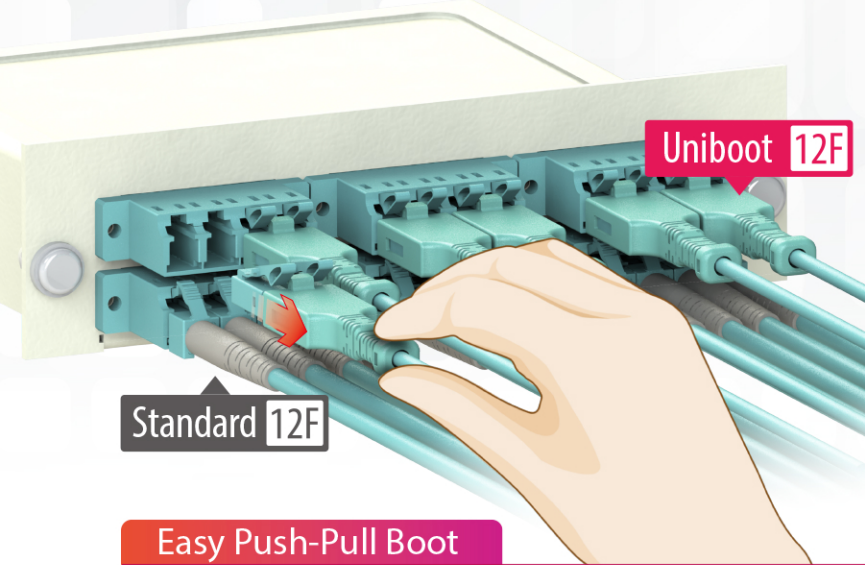

Experience Effortless Connectivity with the All-New **LC Uniboot Plus Easy-Pull Connector**

Grab the Robust Boot for Effortless Insertion and Removal

The **ACON OPTICS** LC Uniboot Plus Easy-Pull Connector sets a new standard in fiber optic connectivity. With its innovative easy push-pull design and enhanced boot structure, it simplifies cable management in high-density networks. Designed for modern data centers, it delivers unmatched convenience, adaptability, and performance.

Features

- **Easy Push-Pull Boot:** Quick insertion and removal without a tab
- **Seamless Polarity Reversal:** Tool-free polarity change
- **Space-Saving Design:** Optimized for high-density panels
- **Uniboot:** Simplifies cable management

Easy Push-Pull Boot

Just Grip the Enhanced Push-Pull Boot for Quick and Easy Connections and Disconnections.

ACON OPTICS COMMUNICATIONS INC.

www.aconoptics.com

TAIWAN—HEADQUARTER

5F., No.4, Aly. 9, Ln. 45, Baoxing Rd., Xindian Dist., New Taipei City 231, Taiwan
Tel:+886-2-2917-7668
contactus@aconoptics.com